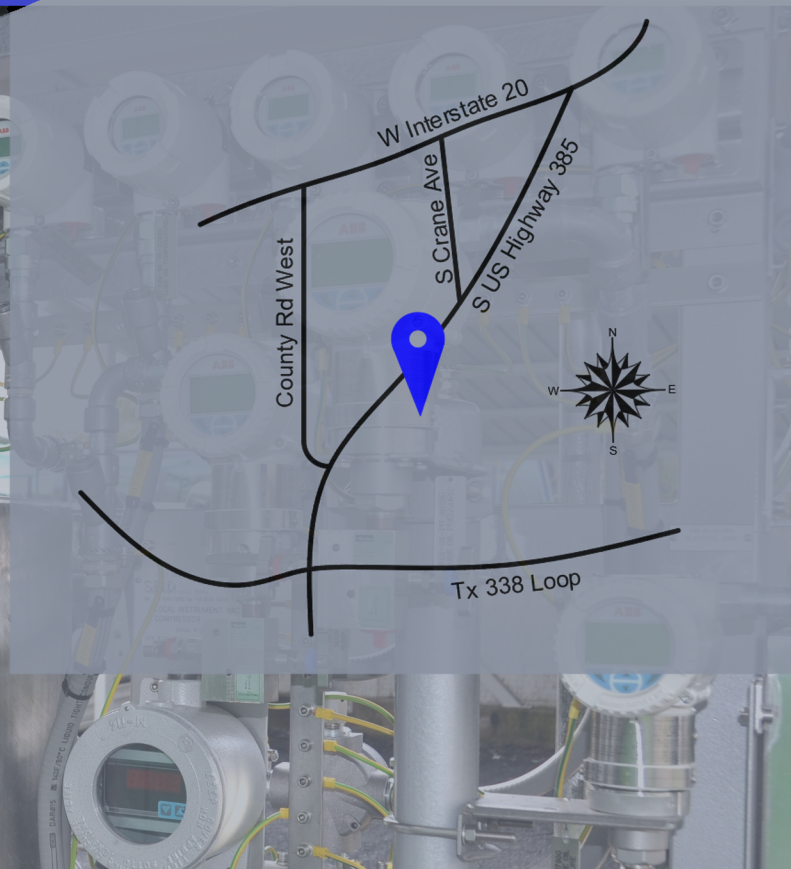

INSTRUMENTATION SERVICES

- FABRICATION AND INSTALLATION OF TUBE TRAYS
- MOUNTING AND INSTALLATION OF PROCESS INSTRUMENTS
- LAYOUT AND INSTALLATION OF SCREW PIPE FOR INSTRUMENT AIR
- FABRICATION AND INSTALLATION OF INSTRUMENT STANDS AND SUPPORTS
- PROCESS TUBING INCLUDING PRE-INSULATED AND TRACED MULTI-TUBE BUNDLES
- LAYOUT AND INSTALLATION OF VARIOUS SIZES OF TUBING (STAINLESS STEEL AND COPPER)