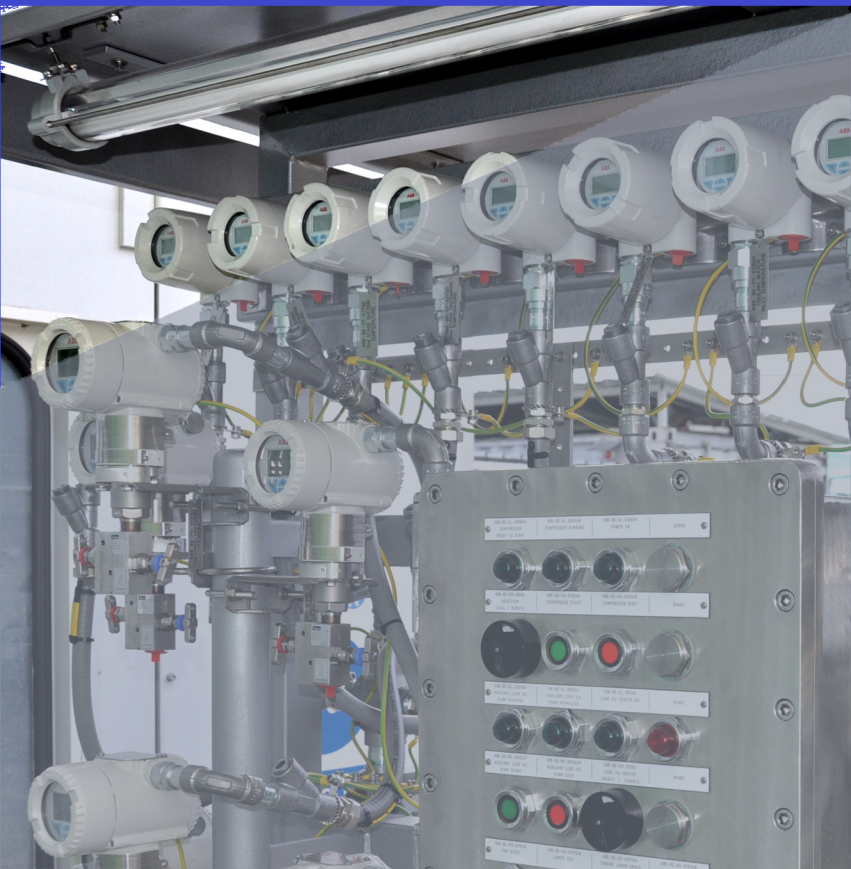

ELECTRICAL SERVICES

- CONDUIT AND CABLE TRAY INSTALLATION
- UPS SYSTEM INSTALLATION AND MAINTENANCE
- HIGH, MEDIUM AND LOW VOLTAGE TERMINATIONS
- GROUNDING SYSTEM INSTALLATION AND MAINTENANCE
- MOTOR AND CONTROLS INSTALLATION AND TROUBLESHOOTING
- INSTALLATION AND TROUBLESHOOTING OF HIGH, MEDIUM AND LOW VOLTAGE POWER AND CONTROLS

INSTRUMENTATION SERVICES

- FABRICATION AND INSTALLATION OF TUBE TRAYS
- MOUNTING AND INSTALLATION OF PROCESS INSTRUMENTS
- LAYOUT AND INSTALLATION OF SCREW PIPE FOR INSTRUMENT AIR
- FABRICATION AND INSTALLATION OF INSTRUMENT STANDS AND SUPPORTS
- PROCESS TUBING INCLUDING PRE-INSULATED AND TRACED MULTI-TUBE BUNDLES
- LAYOUT AND INSTALLATION OF VARIOUS SIZES OF TUBING (STAINLESS STEEL AND COPPER)